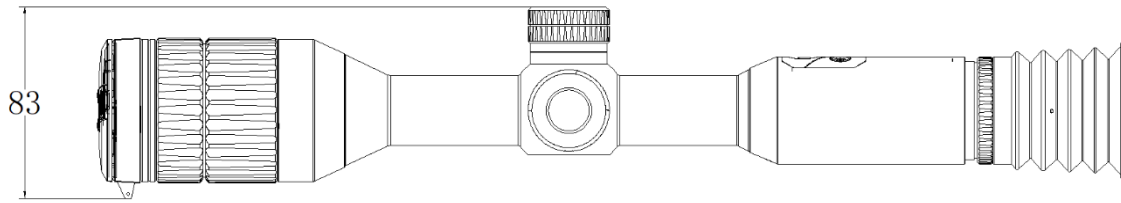

Unit: mm

Accessories