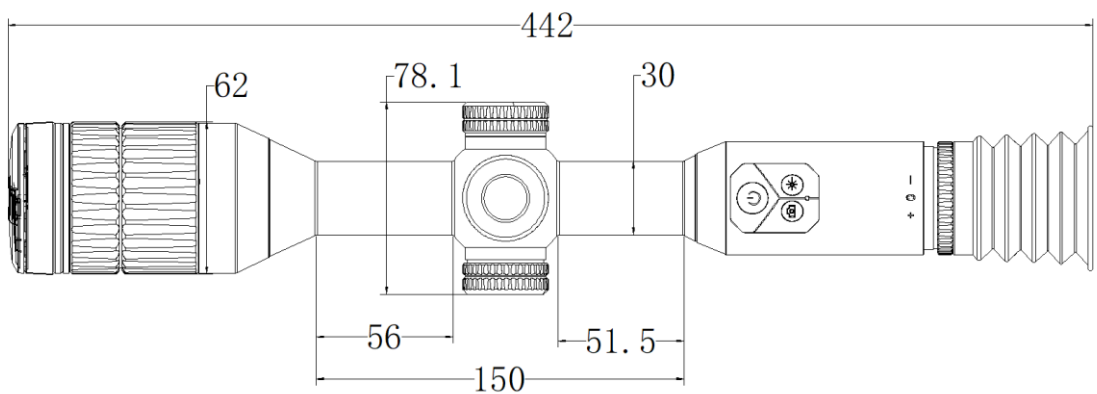

### Key Features

- 1920 × 1080 High-definition sensor
- Supports Day/Night mode
- Supports audio recording
- Supports recoil-activation recording
- Supports video recording and snapshot, built-in EMMC (64 GB)
- 1024 × 768 resolution 0.39-inch OLED display
- Detection range up to 600 m
- 850 nm IR Torch

## Specification

MAIN	
MAX. RESOLUTION	1920 × 1080
FRAME RATE	50 Hz
LENS (FOCAL LENGTH)	50 mm
MIN. FOCUSING DISTANCE	3 m
FIELD OF VIEW	7.7° × 5.8°
APERTURE	F1.2
MAGNIFICATION	3.5×
IR ILLUMINATOR WAVELENGTH	850 nm
DETECTION RANGE	Day: 600 m Night: 600 m
IMAGE DISPLAY	
DISPLAY	1024 × 768, 0.39 inch, OLED
IMAGE MODE	Day, Night
EXIT PUPIL	5 mm
EYE RELIEF	60 mm
DIOPTER (RANGE)	-5 D to 5 D
SYSTEM	
DIGITAL ZOOM	1x, 2x, 4x
CAPTURE RESOLUTION	1440 × 1080
RECORD VIDEO	On-board video recording
STANDBY MODE	Yes
PIP	Yes
CAPTURE SNAPSHOT	Yes
FREEZE ZEROING	Yes
RECOIL-ACTIVATION RECORDING	Yes
RECORD VIDEO RESOLUTION	1440 × 1080
MAX. RECOIL	1000 g
RETICLE	Yes
AUDIO RECORDING	Yes
WI-FI HOTSPOT	Yes, HIKMICRO Sight APP
STORAGE	Built-in EMMC (64 GB)

POWER SUPPLY	
BATTERY TYPE	Two rechargeable Lithium batteries (internal) and one replaceable CR123A (external)
BATTERY OPERATING TIME	12 hours continuous running (@25°C, Wi-Fi off)
BATTERY CAPACITY DISPLAY	Yes
ANTI-REVERSE BATTERY CONNECTION	Yes
OVERVOLTAGE PROTECTION	Yes
POWER SUPPLY	5 VDC/2 A, USB Type-C interface Supports QC3.0
GENERAL	
WORKING TEMPERATURE	-30°C to 55°C (-22°F to 131°F)
DIMENSION	442 mm × 78.1 mm × 83.5 mm
WEIGHT	1062 g without eyepiece and CR123A
PROTECTION LEVEL	IP67

## Dimension

Unit: mm